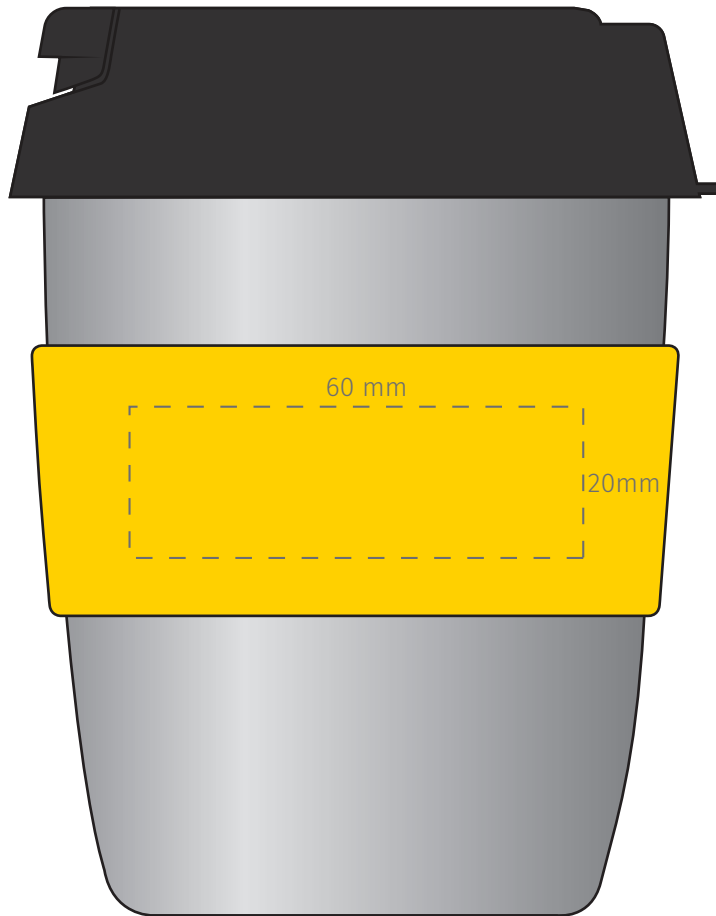

TEMPLATE:

■ DOUBLE WALL STAINLESS STEEL KARMA KUP

Item shown at 100% actual size when viewed on A4 paper

BRANDING - Pad

Max branding area 60 x 20mm